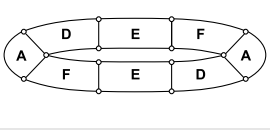

Round Conference Table

- TK 99** Top 34mm thick MDF
Ø 1520 x 760 mm
Ø 60 x 30 inch.
- EX 400** Top 50mm thick MDF
Ø 1200 x 760 mm
Ø 47 1/4 x 30 inch.
- RC 401** Top 25mm thick chipboard
Ø 1200 x 760 mm
Ø 47 1/4 x 30 inch.
- 189S** Top 25mm thick chipboard
Ø 1200 x 750 mm
Ø 47 1/4 x 29 1/2 inch.
- 189** Top 25mm thick chipboard
Ø 1200 x 750 mm.
Ø 47 1/4 x 29 1/2 inch.
- 289** Top 25mm thick chipboard
1210 x 1210 x 750 mm
47 3/8 x 47 3/8 x 29 1/2 inch.

Triangle Conference Table

Boat Shape Conference Table

- Top 50mm thick MDF
- D 201** 4950 x 1502 x 760 mm
195 x 59 3/8 x 30 inch.

Example For Ordering - Instructions For The Following Combinations:-

- D 201-A Conference Table Top 1 pair
- D 201-D/F Conference Table Top 2 pairs
- D 201-E Conference Table Top 1 pair
- SF 106 Metal Leg 14 pcs
- D 201-B Conference Table Top 2 pairs
- D 201-C Conference Table Top 2 pcs
- D 201-E Conference Table Top 2 pairs
- SF 106 Metal Leg 16 pcs
- D 201-B Conference Table Top 2 pairs
- D 201-C Conference Table Top 2 pcs
- D 201-E Conference Table Top 1 pair
- SF 106 Metal Leg 12 pcs