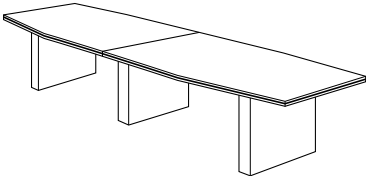

Table Connectors

- 223** 600 x 800 x 25 mm
23 1/2 x 31 1/2 x 1 inch.
- 223S** 600 x 600 x 25 mm
23 1/2 x 23 1/2 x 1 inch.
- 224** 800 x 800 x 25 mm
31 1/2 x 31 1/2 x 1 inch.
- 235** 750 x 750 x 25 mm
29 1/2 x 29 1/2 x 1 inch.

- 231** 1225 x 560 x 25 mm
48 1/4 x 22 x 1 inch.

- 231S** 1525 x 590 x 25 mm
60 x 23 1/4 x 1 inch.

- 232** 1625 x 620 x 25 mm
64 x 24 1/2 x 1 inch.

Metal Leg

- 166** Ø 75 x 725 mm
Ø 3 x 28 1/2 inch.

Connecting Plate

- PP 18** 89 x 54 x 2.5 mm
3 1/2 x 2 1/8 x 1/8 inch.

Supporting Metal Crossbar

- B 710E** 50 x 25 x 710 mm length
2 x 1 x 28 inch length
- B 1110E** 50 x 25 x 1110 mm length
2 x 1 x 43 3/4 inch length
- B 1310E** 50 x 25 x 1310 mm length
2 x 1 x 51 1/8 inch length
- B 1510E** 50 x 25 x 1510 mm length
2 x 1 x 59 1/2 inch length
- B 1710E** 50 x 25 x 1710 mm length
2 x 1 x 67 3/8 inch length

Conference Table Combinations Layout

DIMENSIONS & PRICES ON DEMAND (refer writing table, table connectors & metal leg)

Rectangular Conference Table

- Top 50mm thick MDF
- D 202** 4800 x 1200 x 760 mm
189 x 47 1/4 x 30 inch.