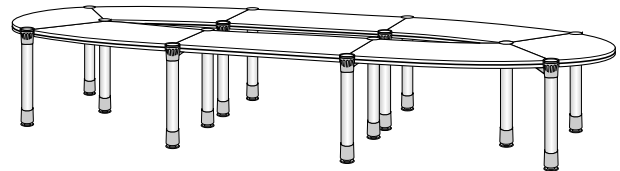

- Top 50mm thick MDF
- **D 201** 4950 x 1502 x 760 mm
  195 x 59 3/8 x 30 inch.

Example For Ordering - Instructions For The Following Combinations:-

- D 201-A Conference Table Top 1 pair
- D 201-D/F Conference Table Top 2 pairs
- D 201-E Conference Table Top 1 pair
- SF 106 Metal Leg 14 pcs
- D 201-B Conference Table Top 2 pairs
- D 201-C Conference Table Top 2 pcs
- D 201-E Conference Table Top 2 pairs
- SF 106 Metal Leg 16 pcs
- D 201-B Conference Table Top 2 pairs
- D 201-C Conference Table Top 2 pcs
- D 201-E Conference Table Top 1 pair
- SF 106 Metal Leg 12 pcs

D 201-A

D 201-B

D 201-C

D 201-D/F

D 201-E

SF 106

Individual Combination Top