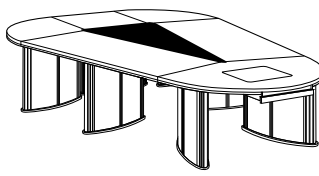

- PP 18** 89 x 54 x 2.5 mm
3 1/2 x 2 1/8 x 1/8 inch.

Supporting Metal Crossbar

- B 710E** 50 x 25 x 710 mm length
2 x 1 x 28 inch length
- B 1110E** 50 x 25 x 1110 mm length
2 x 1 x 43 3/4 inch length
- B 1310E** 50 x 25 x 1310 mm length
2 x 1 x 51 1/8 inch length
- B 1510E** 50 x 25 x 1510 mm length
2 x 1 x 59 1/2 inch length
- B 1710E** 50 x 25 x 1710 mm length
2 x 1 x 67 3/8 inch length

Conference Table Combinations Layout

DIMENSIONS & PRICES ON DEMAND (refer writing table, table connectors & metal leg)

Rectangular Conference Table

- Top 50mm thick MDF
- D 202** 4800 x 1200 x 760 mm
189 x 47 1/4 x 30 inch.

Knight Piano Conference Table

- Top 50mm thick MDF
- KE 1000** 3660 x 2523 x 760 mm
144 x 99 3/8 x 30 inch.

Rectangular Conference Table

- Top 50mm thick MDF
- D 206** 2400 x 1211 x 760 mm
94 1/2 x 47 3/4 x 30 inch.

Oval Conference Table

- Top 25mm thick chipboard
- 700** 2120 x 1060 x 750 mm
83 1/2 x 41 3/4 x 29 1/2 inch.
- 800** 2420 x 1210 x 750 mm
95 3/8 x 47 3/8 x 29 1/2 inch.

Egg Shape Conference Table

- Top 25mm thick chipboard
- D 208** 2425 x 1200 x 760 mm
95 1/2 x 47 1/4 x 30 inch.