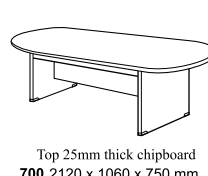

- PP 18** 89 x 54 x 2.5 mm
3 1/2 x 2 1/8 x 1/8 inch.

Supporting Metal Crossbar

- B 710E** 50 x 25 x 710 mm length
2 x 1 x 28 inch length
- B 1110E** 50 x 25 x 1110 mm length
2 x 1 x 43 3/4 inch length
- B 1310E** 50 x 25 x 1310 mm length
2 x 1 x 51 1/8 inch length
- B 1510E** 50 x 25 x 1510 mm length
2 x 1 x 59 1/2 inch length
- B 1710E** 50 x 25 x 1710 mm length
2 x 1 x 67 3/8 inch length

Conference Table Combinations Layout

DIMENSIONS & PRICES ON DEMAND (refer writing table, table connectors & metal leg)

Rectangular Conference Table

- Top 50mm thick MDF
- D 202** 4800 x 1200 x 760 mm
189 x 47 1/4 x 30 inch.

Knight Piano Conference Table

- Top 50mm thick MDF
- KE 1000** 3660 x 2523 x 760 mm
144 x 99 3/8 x 30 inch.

Rectangular Conference Table

- Top 50mm thick MDF
- D 206** 2400 x 1211 x 760 mm
94 1/2 x 47 3/4 x 30 inch.

Oval Conference Table

- Top 25mm thick chipboard
- 700** 2120 x 1060 x 750 mm
83 1/2 x 41 3/4 x 29 1/2 inch.
- 800** 2420 x 1210 x 750 mm
95 3/8 x 47 3/8 x 29 1/2 inch.

Egg Shape Conference Table

- Top 25mm thick chipboard
- D 208** 2425 x 1200 x 760 mm
95 1/2 x 47 1/4 x 30 inch.