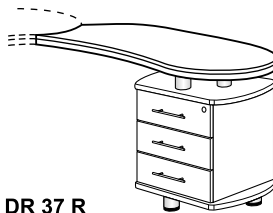

DR 356 R
Executive Desk
2235W. x 1159D. x 760H. mm.
88"W. x 45⁵/₈"D. x 30"H. inch.

DR 32
Computer Desk
1002W. x 900D. x 760H. mm.
39³/₈"W. x 35⁵/₈"D. x 30"H. inch.

EX 33KB
Mechanism Keyboard Tray
745W. x 300D. x 35H. mm.
29⁵/₁₆"W. x 12"D. x 1³/₈"H. inch.

MP 300
Mobile Pedestal
600W. x 500D. x 600H. mm.
23¹/₂"W. x 19³/₄"D. x 23¹/₂"H. inch.

DR 37 R
Side Return with 3D Pedestal
1192W. x 601D. x 760H. mm.
47"W. x 23³/₄"D. x 30"H. inch.

AC 33KB
Mechanism Keyboard Tray
700W. x 270D. x 35H. mm.
27¹/₂"W. x 10⁵/₈"D. x 1³/₈"H. inch.

CPU 165
CPU Trolleys
270W. x 500D. x 455H. mm.
10⁵/₈"W. x 19³/₄"D. x 18"H. inch.

DR 35 R
Side Return with CPU
1192W. x 601D. x 760H. mm.
47"W. x 23³/₄"D. x 30"H. inch.

635 CB
Executive High Cabinet
2010W. x 456D. x 2070H. mm.
79¹/₄"W. x 18"D. x 81¹/₂"H. inch.