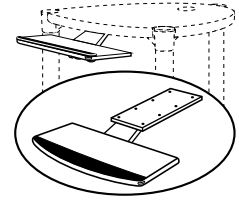

DR 356 R
Executive Desk
2235W. x 1159D. x 760H. mm.
88"W. x 45⁵/₈"D. x 30"H. inch.

DR 32
Computer Desk
1002W. x 900D. x 760H. mm.
39³/₈"W. x 35⁵/₈"D. x 30"H. inch.

EX 33KB
Mechanism Keyboard Tray
745W. x 300D. x 35H. mm.
29⁵/₁₆"W. x 12"D. x 1³/₈"H. inch.

MP 300
Mobile Pedestal
600W. x 500D. x 600H. mm.
23¹/₂"W. x 19³/₄"D. x 23¹/₂"H. inch.

DR 37 R
Side Return with 3D Pedestal
1192W. x 601D. x 760H. mm.
47"W. x 23³/₄"D. x 30"H. inch.

AC 33KB
Mechanism Keyboard Tray
700W. x 270D. x 35H. mm.
27¹/₂"W. x 10⁵/₈"D. x 1³/₈"H. inch.

CPU 165
CPU Trolleys
270W. x 500D. x 455H. mm.
10⁵/₈"W. x 19³/₄"D. x 18"H. inch.

DR 35 R
Side Return with CPU
1192W. x 601D. x 760H. mm.
47"W. x 23³/₄"D. x 30"H. inch.

635 CB
Executive High Cabinet
2010W. x 456D. x 2070H. mm.
79¹/₄"W. x 18"D. x 81¹/₂"H. inch.