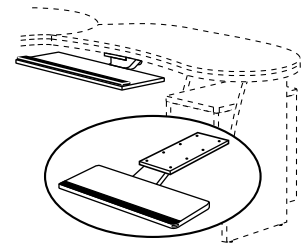

DR 356 R
Executive Desk
2235W. x 1159D. x 760H. mm.
88"W. x 45⁵/₈"D. x 30"H. inch.

DR 32
Computer Desk
1002W. x 900D. x 760H. mm.
39³/₈"W. x 35⁵/₈"D. x 30"H. inch.

EX 33KB
Mechanism Keyboard Tray
745W. x 300D. x 35H. mm.
29⁵/₁₆"W. x 12"D. x 1³/₈"H. inch.

MP 300
Mobile Pedestal
600W. x 500D. x 600H. mm.
23¹/₂"W. x 19³/₄"D. x 23¹/₂"H. inch.

DR 37 R
Side Return with 3D Pedestal
1192W. x 601D. x 760H. mm.
47"W. x 23³/₄"D. x 30"H. inch.

AC 33KB
Mechanism Keyboard Tray
700W. x 270D. x 35H. mm.
27¹/₂"W. x 10⁵/₈"D. x 1³/₈"H. inch.

CPU 165
CPU Trolleys
270W. x 500D. x 455H. mm.
10⁵/₈"W. x 19³/₄"D. x 18"H. inch.

DR 35 R
Side Return with CPU
1192W. x 601D. x 760H. mm.
47"W. x 23³/₄"D. x 30"H. inch.

635 CB
Executive High Cabinet
2010W. x 456D. x 2070H. mm.
79¹/₄"W. x 18"D. x 81¹/₂"H. inch.