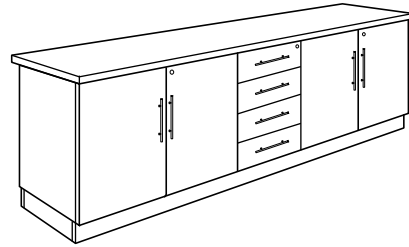

Rossini Main Desk

EM 889
Main Desk
 2000W. x 1860D. x 760H. mm.
 78¾"W. x 73¼"D. x 30"H. inch.

AVA 802
 AVA Tabletop Interconnect Box

CPU 165
CPU Trolleys
 270W. x 500D. x 455H. mm.
 10⅞"W. x 19¾"D. x 18"H. inch.

886 CB
Low Cabinet
 2010W. x 456D. x 710H. mm.
 79¼"W. x 18"D. x 28"H. inch.

663 CB
High Cabinet
 810W. x 456D. x 2070H. mm.
 32"W. x 18"D. x 81½"H. inch.