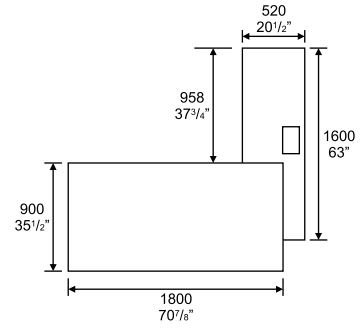

Rossini Main Desk

EM 889
Main Desk
 2000W. x 1860D. x 760H. mm.
 78¾"W. x 73¼"D. x 30"H. inch.

AVA 802
 AVA Tabletop Interconnect Box

CPU 165
CPU Trolleys
 270W. x 500D. x 455H. mm.
 10⅞"W. x 19¾"D. x 18"H. inch.

886 CB
Low Cabinet
 2010W. x 456D. x 710H. mm.
 79¼"W. x 18"D. x 28"H. inch.

663 CB
High Cabinet
 810W. x 456D. x 2070H. mm.
 32"W. x 18"D. x 81½"H. inch.