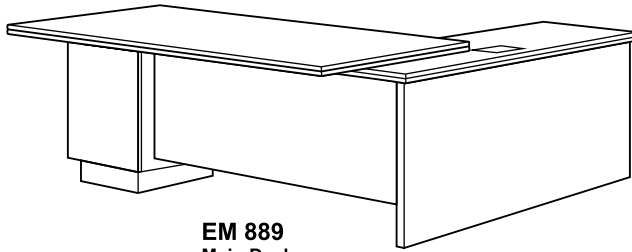

Rossini Main Desk

EM 889
Main Desk
 2000W. x 1860D. x 760H. mm.
 78¾"W. x 73¼"D. x 30"H. inch.

AVA 802
 AVA Tabletop Interconnect Box

CPU 165
CPU Trolleys
 270W. x 500D. x 455H. mm.
 10⅞"W. x 19¾"D. x 18"H. inch.

886 CB
Low Cabinet
 2010W. x 456D. x 710H. mm.
 79¼"W. x 18"D. x 28"H. inch.

663 CB
High Cabinet
 810W. x 456D. x 2070H. mm.
 32"W. x 18"D. x 81½"H. inch.