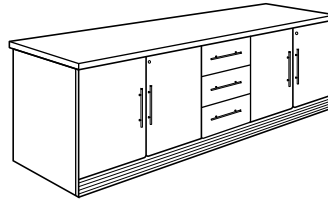

EXECUTIVE CABINET

Dimension : W. x D. x H.

611 CB
Low Cabinet
1610W. x 456D. x 710H. mm.
63½"W. x 18"D. x 28"H. inch.

886 MDF
Low Cabinet
2010W. x 456D. x 710H. mm.
79¼"W. x 18"D. x 28"H. inch.

886 CB
Low Cabinet
2010W. x 456D. x 710H. mm.
79¼"W. x 18"D. x 28"H. inch.

388 CB
Standard Cabinet
1670W. x 425D. x 1220H. mm.
65¾"W. x 16¾"D. x 48"H. inch.

622 CB
Medium Height Cabinet
1610W. x 456D. x 1300H. mm.
63½"W. x 18"D. x 51¼"H. inch.

722 CB
Medium Height Cabinet
1610W. x 456D. x 1300H. mm.
63½"W. x 18"D. x 51¼"H. inch.

638 CB
Medium Height Cabinet
2410W. x 463D. x 1300H. mm.
95"W. x 18 ¼"D. x 51 ¼"H. inch.

800 CB
Medium Height Cabinet
813W. x 483D. x 1638H. mm.
32"W. x 19"D. x 64½"H. inch.

800G CB
Medium Height Cabinet
813W. x 483D. x 1638H. mm.
32"W. x 19"D. x 64½"H. inch.

663 CB
High Cabinet
810W. x 456D. x 2070H. mm.
32"W. x 18"D. x 81½"H. inch.

P 666
Wall Showcase Unit
810W. x 480D. x 2010H. mm.
32"W. x 19"D. x 79¼"H. inch.

635 CB
Executive High Cabinet
2010W. x 456D. x 2070H. mm.
79¼"W. x 18"D. x 81½"H. Inch.