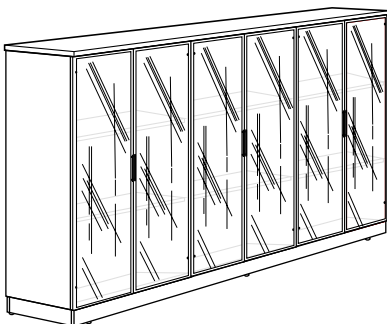

EXECUTIVE CABINET

Dimension : W. x D. x H.

611 CB
Low Cabinet
1610W. x 456D. x 710H. mm.
63½"W. x 18"D. x 28"H. inch.

886 MDF
Low Cabinet
2010W. x 456D. x 710H. mm.
79¼"W. x 18"D. x 28"H. inch.

886 CB
Low Cabinet
2010W. x 456D. x 710H. mm.
79¼"W. x 18"D. x 28"H. inch.

388 CB
Standard Cabinet
1670W. x 425D. x 1220H. mm.
65¾"W. x 16¾"D. x 48"H. inch.

622 CB
Medium Height Cabinet
1610W. x 456D. x 1300H. mm.
63½"W. x 18"D. x 51¼"H. inch.

722 CB
Medium Height Cabinet
1610W. x 456D. x 1300H. mm.
63½"W. x 18"D. x 51¼"H. inch.

638 CB
Medium Height Cabinet
2410W. x 463D. x 1300H. mm.
95"W. x 18 ¼"D. x 51 ¼"H. inch.

800 CB
Medium Height Cabinet
813W. x 483D. x 1638H. mm.
32"W. x 19"D. x 64½"H. inch.

800G CB
Medium Height Cabinet
813W. x 483D. x 1638H. mm.
32"W. x 19"D. x 64½"H. inch.

663 CB
High Cabinet
810W. x 456D. x 2070H. mm.
32"W. x 18"D. x 81½"H. inch.

P 666
Wall Showcase Unit
810W. x 480D. x 2010H. mm.
32"W. x 19"D. x 79¼"H. inch.

635 CB
Executive High Cabinet
2010W. x 456D. x 2070H. mm.
79¼"W. x 18"D. x 81½"H. Inch.