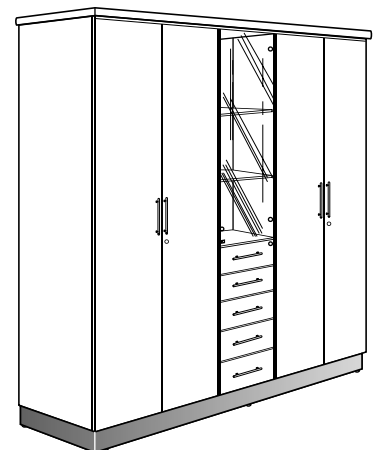

388 CB
Standard Cabinet
1670W. x 425D. x 1220H. mm.
65¾"W. x 16¾"D. x 48"H. inch.

622 CB
Medium Height Cabinet
1610W. x 456D. x 1300H. mm.
63½"W. x 18"D. x 51¼"H. inch.

722 CB
Medium Height Cabinet
1610W. x 456D. x 1300H. mm.
63½"W. x 18"D. x 51¼"H. inch.

638 CB
Medium Height Cabinet
2410W. x 463D. x 1300H. mm.
95"W. x 18 ¼"D. x 51 ¼"H. inch.

800 CB
Medium Height Cabinet
813W. x 483D. x 1638H. mm.
32"W. x 19"D. x 64½"H. inch.

800G CB
Medium Height Cabinet
813W. x 483D. x 1638H. mm.
32"W. x 19"D. x 64½"H. inch.

663 CB
High Cabinet
810W. x 456D. x 2070H. mm.
32"W. x 18"D. x 81½"H. inch.

P 666
Wall Showcase Unit
810W. x 480D. x 2010H. mm.
32"W. x 19"D. x 79¼"H. inch.

635 CB
Executive High Cabinet
2010W. x 456D. x 2070H. mm.
79¼"W. x 18"D. x 81½"H. Inch.

633 CB
Executive High Cabinet
2010W. x 456D. x 2070H. mm.
79¼"W. x 18"D. x 81½"H. inch.