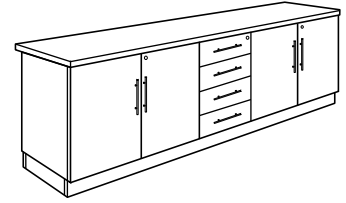

EXECUTIVE CABINET

Dimension : W. x D. x H.

611 CB
Low Cabinet
1610W. x 456D. x 710H. mm.
63½"W. x 18"D. x 28"H. inch.

886 MDF
Low Cabinet
2010W. x 456D. x 710H. mm.
79¼"W. x 18"D. x 28"H. inch.

886 CB
Low Cabinet
2010W. x 456D. x 710H. mm.
79¼"W. x 18"D. x 28"H. inch.

388 CB
Standard Cabinet
1670W. x 425D. x 1220H. mm.
65¾"W. x 16¾"D. x 48"H. inch.

622 CB
Medium Height Cabinet
1610W. x 456D. x 1300H. mm.
63½"W. x 18"D. x 51¼"H. inch.

722 CB
Medium Height Cabinet
1610W. x 456D. x 1300H. mm.
63½"W. x 18"D. x 51¼"H. inch.

638 CB
Medium Height Cabinet
2410W. x 463D. x 1300H. mm.
95"W. x 18 ¼"D. x 51 ¼"H. inch.

800 CB
Medium Height Cabinet
813W. x 483D. x 1638H. mm.
32"W. x 19"D. x 64½"H. inch.

800G CB
Medium Height Cabinet
813W. x 483D. x 1638H. mm.
32"W. x 19"D. x 64½"H. inch.

663 CB
High Cabinet
810W. x 456D. x 2070H. mm.
32"W. x 18"D. x 81½"H. inch.

P 666
Wall Showcase Unit
810W. x 480D. x 2010H. mm.
32"W. x 19"D. x 79¼"H. inch.

635 CB
Executive High Cabinet
2010W. x 456D. x 2070H. mm.
79¼"W. x 18"D. x 81½"H. Inch.