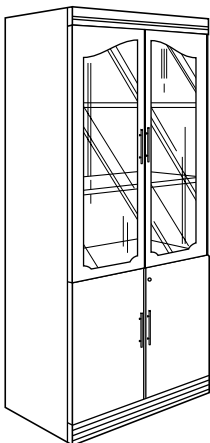

388 CB
Standard Cabinet
1670W. x 425D. x 1220H. mm.
65¾"W. x 16¾"D. x 48"H. inch.

622 CB
Medium Height Cabinet
1610W. x 456D. x 1300H. mm.
63½"W. x 18"D. x 51¼"H. inch.

722 CB
Medium Height Cabinet
1610W. x 456D. x 1300H. mm.
63½"W. x 18"D. x 51¼"H. inch.

638 CB
Medium Height Cabinet
2410W. x 463D. x 1300H. mm.
95"W. x 18 ¼"D. x 51 ¼"H. inch.

800 CB
Medium Height Cabinet
813W. x 483D. x 1638H. mm.
32"W. x 19"D. x 64½"H. inch.

800G CB
Medium Height Cabinet
813W. x 483D. x 1638H. mm.
32"W. x 19"D. x 64½"H. inch.

663 CB
High Cabinet
810W. x 456D. x 2070H. mm.
32"W. x 18"D. x 81½"H. inch.

P 666
Wall Showcase Unit
810W. x 480D. x 2010H. mm.
32"W. x 19"D. x 79¼"H. inch.

635 CB
Executive High Cabinet
2010W. x 456D. x 2070H. mm.
79¼"W. x 18"D. x 81½"H. Inch.

633 CB
Executive High Cabinet
2010W. x 456D. x 2070H. mm.
79¼"W. x 18"D. x 81½"H. inch.