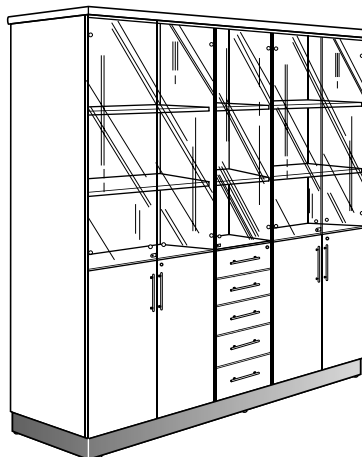

388 CB
Standard Cabinet
1670W. x 425D. x 1220H. mm.
65¾"W. x 16¾"D. x 48"H. inch.

622 CB
Medium Height Cabinet
1610W. x 456D. x 1300H. mm.
63½"W. x 18"D. x 51¼"H. inch.

722 CB
Medium Height Cabinet
1610W. x 456D. x 1300H. mm.
63½"W. x 18"D. x 51¼"H. inch.

638 CB
Medium Height Cabinet
2410W. x 463D. x 1300H. mm.
95"W. x 18 ¼"D. x 51 ¼"H. inch.

800 CB
Medium Height Cabinet
813W. x 483D. x 1638H. mm.
32"W. x 19"D. x 64½"H. inch.

800G CB
Medium Height Cabinet
813W. x 483D. x 1638H. mm.
32"W. x 19"D. x 64½"H. inch.

663 CB
High Cabinet
810W. x 456D. x 2070H. mm.
32"W. x 18"D. x 81½"H. inch.

P 666
Wall Showcase Unit
810W. x 480D. x 2010H. mm.
32"W. x 19"D. x 79¼"H. inch.

635 CB
Executive High Cabinet
2010W. x 456D. x 2070H. mm.
79¼"W. x 18"D. x 81½"H. Inch.

633 CB
Executive High Cabinet
2010W. x 456D. x 2070H. mm.
79¼"W. x 18"D. x 81½"H. inch.