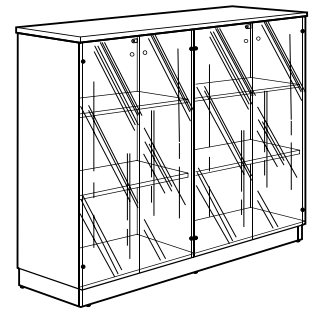

EXECUTIVE CABINET

Dimension : W. x D. x H.

611 CB
Low Cabinet
1610W. x 456D. x 710H. mm.
63½"W. x 18"D. x 28"H. inch.

886 MDF
Low Cabinet
2010W. x 456D. x 710H. mm.
79¼"W. x 18"D. x 28"H. inch.

886 CB
Low Cabinet
2010W. x 456D. x 710H. mm.
79¼"W. x 18"D. x 28"H. inch.

388 CB
Standard Cabinet
1670W. x 425D. x 1220H. mm.
65¾"W. x 16¾"D. x 48"H. inch.

622 CB
Medium Height Cabinet
1610W. x 456D. x 1300H. mm.
63½"W. x 18"D. x 51¼"H. inch.

722 CB
Medium Height Cabinet
1610W. x 456D. x 1300H. mm.
63½"W. x 18"D. x 51¼"H. inch.

638 CB
Medium Height Cabinet
2410W. x 463D. x 1300H. mm.
95"W. x 18 ¼"D. x 51 ¼"H. inch.

800 CB
Medium Height Cabinet
813W. x 483D. x 1638H. mm.
32"W. x 19"D. x 64½"H. inch.

800G CB
Medium Height Cabinet
813W. x 483D. x 1638H. mm.
32"W. x 19"D. x 64½"H. inch.

663 CB
High Cabinet
810W. x 456D. x 2070H. mm.
32"W. x 18"D. x 81½"H. inch.

P 666
Wall Showcase Unit
810W. x 480D. x 2010H. mm.
32"W. x 19"D. x 79¼"H. inch.

635 CB
Executive High Cabinet
2010W. x 456D. x 2070H. mm.
79¼"W. x 18"D. x 81½"H. Inch.