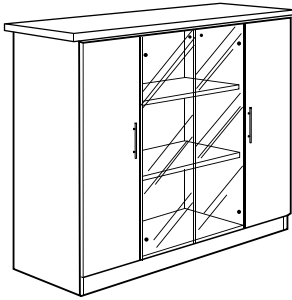

EXECUTIVE CABINET

Dimension : W. x D. x H.

611 CB
Low Cabinet
1610W. x 456D. x 710H. mm.
63½"W. x 18"D. x 28"H. inch.

886 MDF
Low Cabinet
2010W. x 456D. x 710H. mm.
79¼"W. x 18"D. x 28"H. inch.

886 CB
Low Cabinet
2010W. x 456D. x 710H. mm.
79¼"W. x 18"D. x 28"H. inch.

388 CB
Standard Cabinet
1670W. x 425D. x 1220H. mm.
65¾"W. x 16¾"D. x 48"H. inch.

622 CB
Medium Height Cabinet
1610W. x 456D. x 1300H. mm.
63½"W. x 18"D. x 51¼"H. inch.

722 CB
Medium Height Cabinet
1610W. x 456D. x 1300H. mm.
63½"W. x 18"D. x 51¼"H. inch.

638 CB
Medium Height Cabinet
2410W. x 463D. x 1300H. mm.
95"W. x 18 ¼"D. x 51 ¼"H. inch.

800 CB
Medium Height Cabinet
813W. x 483D. x 1638H. mm.
32"W. x 19"D. x 64½"H. inch.

800G CB
Medium Height Cabinet
813W. x 483D. x 1638H. mm.
32"W. x 19"D. x 64½"H. inch.

663 CB
High Cabinet
810W. x 456D. x 2070H. mm.
32"W. x 18"D. x 81½"H. inch.

P 666
Wall Showcase Unit
810W. x 480D. x 2010H. mm.
32"W. x 19"D. x 79¼"H. inch.

635 CB
Executive High Cabinet
2010W. x 456D. x 2070H. mm.
79¼"W. x 18"D. x 81½"H. Inch.