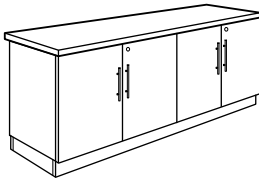

EXECUTIVE CABINET

Dimension : W. x D. x H.

611 CB
Low Cabinet
1610W. x 456D. x 710H. mm.
63½"W. x 18"D. x 28"H. inch.

886 MDF
Low Cabinet
2010W. x 456D. x 710H. mm.
79¼"W. x 18"D. x 28"H. inch.

886 CB
Low Cabinet
2010W. x 456D. x 710H. mm.
79¼"W. x 18"D. x 28"H. inch.

388 CB
Standard Cabinet
1670W. x 425D. x 1220H. mm.
65¾"W. x 16¾"D. x 48"H. inch.

622 CB
Medium Height Cabinet
1610W. x 456D. x 1300H. mm.
63½"W. x 18"D. x 51¼"H. inch.

722 CB
Medium Height Cabinet
1610W. x 456D. x 1300H. mm.
63½"W. x 18"D. x 51¼"H. inch.

638 CB
Medium Height Cabinet
2410W. x 463D. x 1300H. mm.
95"W. x 18 ¼"D. x 51 ¼"H. inch.

800 CB
Medium Height Cabinet
813W. x 483D. x 1638H. mm.
32"W. x 19"D. x 64½"H. inch.

800G CB
Medium Height Cabinet
813W. x 483D. x 1638H. mm.
32"W. x 19"D. x 64½"H. inch.

663 CB
High Cabinet
810W. x 456D. x 2070H. mm.
32"W. x 18"D. x 81½"H. inch.

P 666
Wall Showcase Unit
810W. x 480D. x 2010H. mm.
32"W. x 19"D. x 79¼"H. inch.

635 CB
Executive High Cabinet
2010W. x 456D. x 2070H. mm.
79¼"W. x 18"D. x 81½"H. Inch.