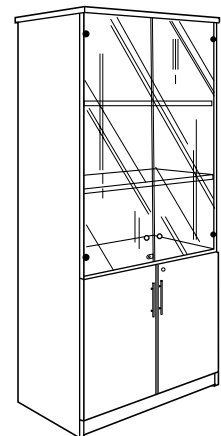

EXECUTIVE CABINET

Dimension : W. x D. x H.

611 CB
Low Cabinet
1610W. x 456D. x 710H. mm.
63½"W. x 18"D. x 28"H. inch.

886 MDF
Low Cabinet
2010W. x 456D. x 710H. mm.
79¼"W. x 18"D. x 28"H. inch.

886 CB
Low Cabinet
2010W. x 456D. x 710H. mm.
79¼"W. x 18"D. x 28"H. inch.

388 CB
Standard Cabinet
1670W. x 425D. x 1220H. mm.
65¾"W. x 16¾"D. x 48"H. inch.

622 CB
Medium Height Cabinet
1610W. x 456D. x 1300H. mm.
63½"W. x 18"D. x 51¼"H. inch.

722 CB
Medium Height Cabinet
1610W. x 456D. x 1300H. mm.
63½"W. x 18"D. x 51¼"H. inch.

638 CB
Medium Height Cabinet
2410W. x 463D. x 1300H. mm.
95"W. x 18 ¼"D. x 51 ¼"H. inch.

800 CB
Medium Height Cabinet
813W. x 483D. x 1638H. mm.
32"W. x 19"D. x 64½"H. inch.

800G CB
Medium Height Cabinet
813W. x 483D. x 1638H. mm.
32"W. x 19"D. x 64½"H. inch.

663 CB
High Cabinet
810W. x 456D. x 2070H. mm.
32"W. x 18"D. x 81½"H. inch.

P 666
Wall Showcase Unit
810W. x 480D. x 2010H. mm.
32"W. x 19"D. x 79¼"H. inch.

635 CB
Executive High Cabinet
2010W. x 456D. x 2070H. mm.
79¼"W. x 18"D. x 81½"H. Inch.