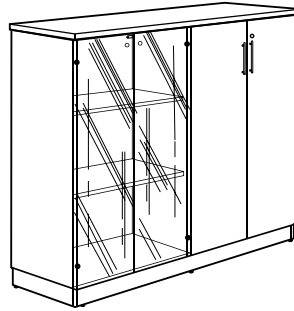

EXECUTIVE CABINET

Dimension : W. x D. x H.

611 CB
Low Cabinet
1610W. x 456D. x 710H. mm.
63½"W. x 18"D. x 28"H. inch.

886 MDF
Low Cabinet
2010W. x 456D. x 710H. mm.
79¼"W. x 18"D. x 28"H. inch.

886 CB
Low Cabinet
2010W. x 456D. x 710H. mm.
79¼"W. x 18"D. x 28"H. inch.

388 CB
Standard Cabinet
1670W. x 425D. x 1220H. mm.
65¾"W. x 16¾"D. x 48"H. inch.

622 CB
Medium Height Cabinet
1610W. x 456D. x 1300H. mm.
63½"W. x 18"D. x 51¼"H. inch.

722 CB
Medium Height Cabinet
1610W. x 456D. x 1300H. mm.
63½"W. x 18"D. x 51¼"H. inch.

638 CB
Medium Height Cabinet
2410W. x 463D. x 1300H. mm.
95"W. x 18 ¼"D. x 51 ¼"H. inch.

800 CB
Medium Height Cabinet
813W. x 483D. x 1638H. mm.
32"W. x 19"D. x 64½"H. inch.

800G CB
Medium Height Cabinet
813W. x 483D. x 1638H. mm.
32"W. x 19"D. x 64½"H. inch.

663 CB
High Cabinet
810W. x 456D. x 2070H. mm.
32"W. x 18"D. x 81½"H. inch.

P 666
Wall Showcase Unit
810W. x 480D. x 2010H. mm.
32"W. x 19"D. x 79¼"H. inch.

635 CB
Executive High Cabinet
2010W. x 456D. x 2070H. mm.
79¼"W. x 18"D. x 81½"H. Inch.