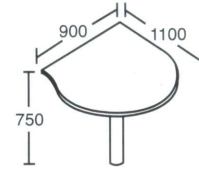

RE-1200
Writing Table
L1200 x W700 x H750

RE-1500
Writing Table
L1500 x W700 x H750

RE-1600
Writing Table
L1600 x W700 x H750

RE-1800
Writing Table
L1800 x W900 x H750

RE-SR120
Side Return
L1200 x W400 x H750

RE-CF1800
Conference Table
L1800 x W900 x H750

RE-CF2400
Conference Table
L2400 x W1200 x H750

RE-R1000
Round Meeting Table
L1000 x W1000 x H750

RE-CT1100
Connection Top
with Metal Leg
(Left & Right)
L1100 x W900 x H750

RE-HRCT70
Half Round
Connection Top
with Metal Leg
L600 x W700 x H750

RE-CT90
Connection Top 90°
90° x W700 x THK25

RE-SBC1200
Side Board Cabinet
L1200 x W400 x H750

RE-SC900
Side Cabinet
L900 x W400 x H750

RE-S22
Side Return Pedestal
L305 x W325 x H290

RE-F33
Fixed Pedestal
L400 x W415 x H450

RE-CB
Cabinet Base
L795 x W390 x H92

RE-M33TOP
Top Panel
L405 x W420 x THK25

**RE-F33 + RE-M33TOP =
Mobile Pedestal**
L405 x W420 x H515