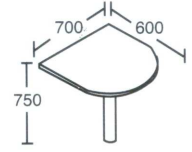

RE-1200
Writing Table
L1200 x W700 x H750

RE-1500
Writing Table
L1500 x W700 x H750

RE-1600
Writing Table
L1600 x W700 x H750

RE-1800
Writing Table
L1800 x W900 x H750

RE-SR120
Side Return
L1200 x W400 x H750

RE-CF1800
Conference Table
L1800 x W900 x H750

RE-CF2400
Conference Table
L2400 x W1200 x H750

RE-R1000
Round Meeting Table
L1000 x W1000 x H750

RE-CT1100
Connection Top
with Metal Leg
(Left & Right)
L1100 x W900 x H750

RE-HRCT70
Half Round
Connection Top
with Metal Leg
L600 x W700 x H750

RE-CT90
Connection Top 90°
90° x W700 x THK25

RE-SBC1200
Side Board Cabinet
L1200 x W400 x H750

RE-SC900
Side Cabinet
L900 x W400 x H750