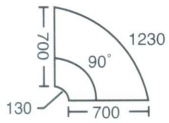

RE-CT90
Connection Top 90°
90° x W700 x THK25