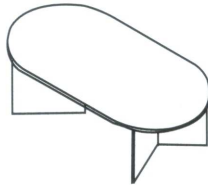

RE-1200
Writing Table
L1200 x W700 x H750

RE-1500
Writing Table
L1500 x W700 x H750

RE-1600
Writing Table
L1600 x W700 x H750

RE-1800
Writing Table
L1800 x W900 x H750

RE-SR120
Side Return
L1200 x W400 x H750

RE-CF1800
Conference Table
L1800 x W900 x H750

RE-CF2400
Conference Table
L2400 x W1200 x H750

RE-R1000
Round Meeting Table
L1000 x W1000 x H750

RE-CT1100
Connection Top
with Metal Leg
(Left & Right)
L1100 x W900 x H750

RE-HRCT70
Half Round
Connection Top
with Metal Leg
L600 x W700 x H750

RE-CT90
Connection Top 90°
90° x W700 x THK25

RE-SBC1200
Side Board Cabinet
L1200 x W400 x H750

RE-SC900
Side Cabinet
L900 x W400 x H750