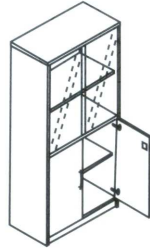

RE-HRCT70
Half Round
Connection Top
with Metal Leg
L600 x W700 x H750

RE-CT90
Connection Top 90°
90° x W700 x THK25

RE-SBC1200
Side Board Cabinet
L1200 x W400 x H750

RE-SC900
Side Cabinet
L900 x W400 x H750

RE-8822/P
Pigeon Hole Cabinet
L800 x W400 x H835

RE-8822/S
Sliding Door Cabinet
L800 x W400 x H835

RE-8822/W
Swinging Door Cabinet
L800 x W400 x H835

RE-8822/0
Open Shelf Cabinet
L800 x W400 x H835

RE-4DC
4 Drawer Cabinet
L410 x W525 x H1315

RE-3DC
3 Drawer Cabinet
L410 x W525 x H1015

RE-2DC
2 Drawer Cabinet
L410 x W525 x H710

RE-908
Wardrobe
L800 x W400 x H1730

RE-8005GL
Swinging Door Cabinet
- Glass
L800 x W400 x H1730

RE-M21
Mobile Pedestal
L405 x W475 x H650