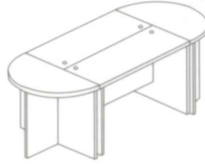

DIMENSIONS

HO 120
Writing Table
L1200 x D800 x H750

HO 140
Writing Table
L1400 x D800 x H750

HO 150
Writing Table
L1500 x D800 x H750

HO 160
Writing Table
L1600 x D800 x H750

HO 180
Writing Table
L1800 x D800 x H750

HO 189
Writing Table
L1800 x D900 x H750

HO 1245
Side Return
L1200 x D450 x H750

HO 1612 L
Universal Workstation Left
L1600 x 1200 x 800 x 600
x H750

HO 1612 R
Universal Workstation Right
L1600 x 1200 x 800 x 600
x H750

HO TQC L
Three Quarter Circle (Left)
L1200 x D800 x H750

HO TQC R
Three Quarter Circle (Right)
L1200 x D800 x H750

HO HR168
Half Round Table
L1600 x D800 x H750

HO R100
Round Conference Table
Dia1000 x H750

HO R120
Round Conference Table
Dia1200 x H750

HO V1890
Oval Conference Table
L1800 x D900 x H750

HO 3416
Oval Conference Table
L3400 x D1600 x H750

HO C120
Connection Top
L1200 x D1200 x T25

HO C108
Connection Top
L800 x D1000 x T25