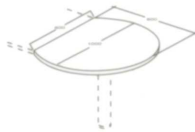

HO TQC L
Three Quarter Circle (Left)
L1200 x D800 x H750

HO TQC R
Three Quarter Circle (Right)
L1200 x D800 x H750

HO HR168
Half Round Table
L1600 x D800 x H750

HO R100
Round Conference Table
Dia1000 x H750

HO R120
Round Conference Table
Dia1200 x H750

HO V1890
Oval Conference Table
L1800 x D900 x H750

HO 3416
Oval Conference Table
L3400 x D1600 x H750

HO C120
Connection Top
L1200 x D1200 x T25

HO C108
Connection Top
L800 x D1000 x T25

HO C90
Connection Top
L800 x D800 x T25

HO S2
Side Return Drawer
L397 x D380 x H350

HO H3
Hanging Pedestal H3
L397 x D465 x H445

HO M2
Mobile Pedestal (M2)
+ JCB 55
L406 x D472 x H601

HO DHP
Desk Height Pedestal
+ JCB 55
L400 x D600 x H750