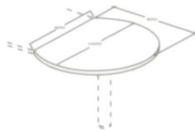

## DIMENSIONS

**HO 120**  
Writing Table  
L1200 x D800 x H750

**HO 140**  
Writing Table  
L1400 x D800 x H750

**HO 150**  
Writing Table  
L1500 x D800 x H750

**HO 160**  
Writing Table  
L1600 x D800 x H750

**HO 1612 R**  
Universal Workstation Right  
L1600 x 1200 x 800 x 600  
x H750

**HO TQC L**  
Three Quarter Circle (Left)  
L1200 x D800 x H750

**HO TQC R**  
Three Quarter Circle (Right)  
L1200 x D800 x H750

**HO HR168**  
Half Round Table  
L1600 x D800 x H750

**HO R100**  
Round Conference Table  
Dia1000 x H750

**HO R120**  
Round Conference Table  
Dia1200 x H750

**HO V1890**  
Oval Conference Table  
L1800 x D900 x H750

**HO 3416**  
Oval Conference Table  
L3400 x D1600 x H750

**HO C120**  
Connection Top  
L1200 x D1200 x T25

**HO C108**  
Connection Top  
L800 x D1000 x T25

**HO C90**  
Connection Top  
L800 x D800 x T25