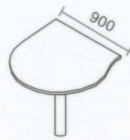

Symphony Series

Product Dimension

NY-1800
Writing Table
L1800 x W900 x H750 mm

NY-1200
Writing Table
L1200 x W700 x H750 mm

NY-1500
Writing Table
L1500 x W700 x H750 mm

NY-1600
Writing Table
L1600 x W700 x H750 mm

NY-SR90
Side Return
L900 x W400 x H750 mm

NY-SR120
Side Return
L1200 x W400 x H750 mm

NY-R1000
Round Meeting Table
DIA 1000 x H750 mm

NY-CF 1800
Conference Table
L1800 x W900 x H750 mm

NY-CF 2400
Conference Table
L2400 x W1200 x H750 mm

NY-CT 1100/L * For NY 1800
Connection Top
with Metal Leg (Left)
L1100 x W900 x H750 mm

NY-CT 1100/R * For NY 1800
Connection Top
with Metal Leg (Right)
L1100 x W900 x H750 mm

NY-HRCT 70 * For NY 1200, 1500, 1600
Half Round Connection Top
with Metal Leg
L600 x W700 x H750 mm