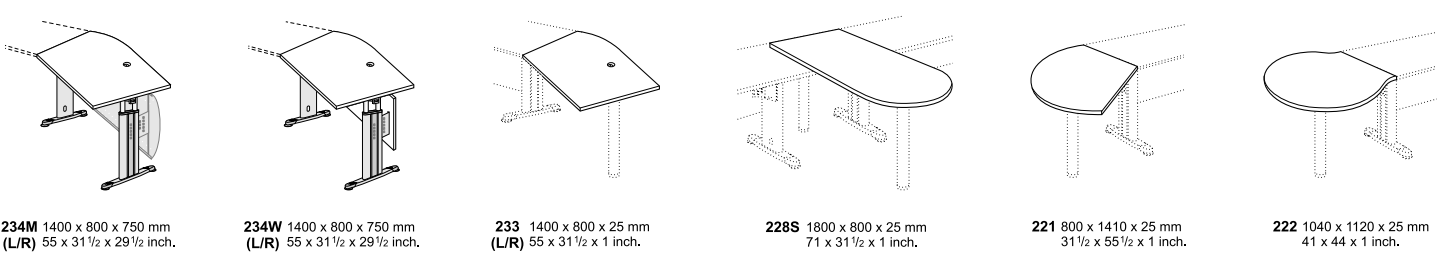

**Open Table Riser**

- 259** 1600 x 300 x 330 mm  
63 x 12 x 13 inch.
- 260** 1800 x 300 x 330 mm  
71 x 12 x 13 inch.

3D Mobile Pedestal    2D Mobile Pedestal    4D Fixed Pedestal    3D Fixed Pedestal    Drawer Cabinet    Table Height Cabinet    Cabinet Top Panel    Pedestal Top Panel

Extension Return    Cabinet Top Panel

Extension Return    Extension Return    Extension Return    Extension Return    Meeting End Elements    Meeting End Elements

Table Connectors    Table Connectors    Table Connectors    Table Connectors    Cabinet Shelf

Sliding Door Cabinet    Suspension Filing Cabinet    Pigeon Hole Cabinet    Low Cabinet    Medium Height Cabinet    Open Shelf Cabinet    High Cabinet

Glass Door for low Cabinet    Low Cabinet Door    Aluminium Glass Door    Glass Door    Medium Height Cabinet Door    Aluminium Glass Door    High Cabinet Door

Grommet Screen Panel Pole	Clamping Screen Panel Pole	Polycarbonate Screen Panel	Particleboard Screen Panel	Triangle Conference Table
		<b>PY 80</b> Measurement not exceeding 800mm length <b>PY 100</b> Measurement not exceeding 1000mm length <b>PY 120</b> Measurement not exceeding 1200mm length <b>PY 140</b> Measurement not exceeding 1400mm length <b>PY 160</b> Measurement not exceeding 1600mm length <b>PY 180</b> Measurement not exceeding 1800mm length	<b>DB 80</b> Measurement not exceeding 800mm length <b>DB 100</b> Measurement not exceeding 1000mm length <b>DB 120</b> Measurement not exceeding 1200mm length <b>DB 140</b> Measurement not exceeding 1400mm length <b>DB 160</b> Measurement not exceeding 1600mm length <b>DB 180</b> Measurement not exceeding 1800mm length	<b>289</b> 1210 x 1210 x 750 mm 47 3/8 x 47 3/8 x 29 1/2 inch.