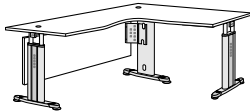

Metal Leg Compact Table

- **3/144W** 1800 x 1600 x 750 mm
  71 x 63 x 29 1/2 inch.
- **3/145W** 1800 x 1600 x 750 mm
  71 x 63 x 29 1/2 inch.