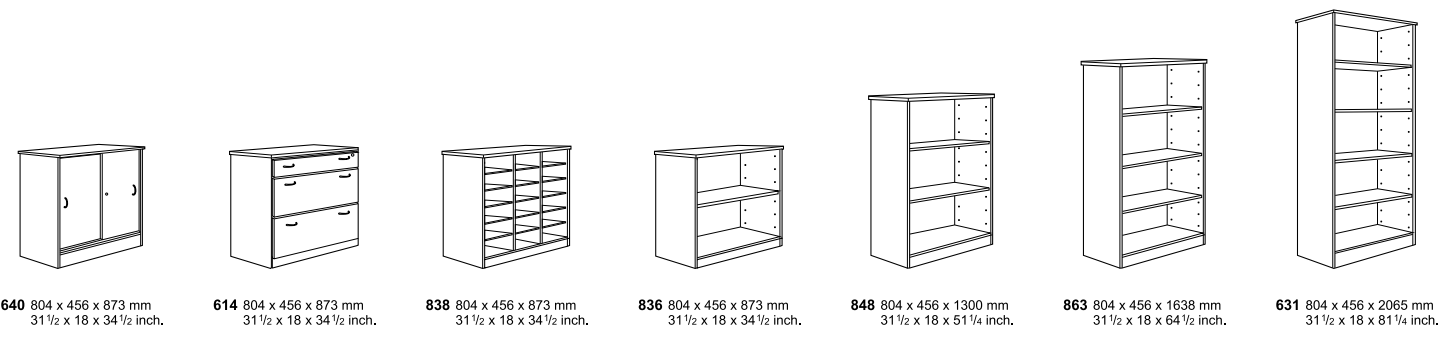

Sliding Door Cabinet   Suspension Filing Cabinet   Pigeon Hole Cabinet   Low Cabinet   Medium Height Cabinet   Open Shelf Cabinet   High Cabinet