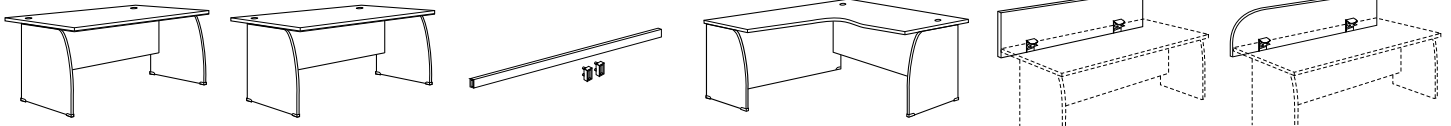

LEXZO SPECIFICATION

TOP SURFACE /	LEG STRUCTURE & FRONT SURFACE	CODE
Light Grey /	Dark Grey	— GDD
Cherry /	Dark Grey	— SDD
Beech /	Dark Grey	— BDD

DIMENSION
W, x D, x H, / THK

800D Writing Table	600D Writing Table	Supporting Metal Crossbar	Compact Table	Screen Panel with Bracket	Curve Screen Panel with Bracket
---------------------------	---------------------------	----------------------------------	----------------------	----------------------------------	--