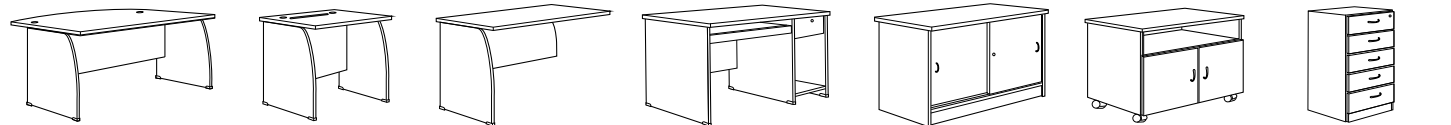

900D Writing Table	Printer Table	Side Return Table	Computer Table	Side Return Cabinet	Photocopier Stand	Drawer Cabinet

888E 1800 x 900 x 750 mm 71 x 35 1/2 x 29 1/2 inch.	843 800 x 600 x 750 mm 31 1/2 x 23 1/2 x 29 1/2 inch.	846 1000 x 450 x 750 mm 39 3/8 x 17 3/4 x 29 1/2 inch.	133 1000 x 600 x 750 mm 39 3/8 x 23 1/2 x 29 1/2 inch.	135 1000 x 450 x 660 mm 39 3/8 x 17 3/4 x 26 inch.	163 800 x 600 x 660 mm 31 1/2 x 23 1/2 x 26 inch.	618 400 x 450 x 848 mm 15 3/4 x 17 3/4 x 33 3/8 inch.